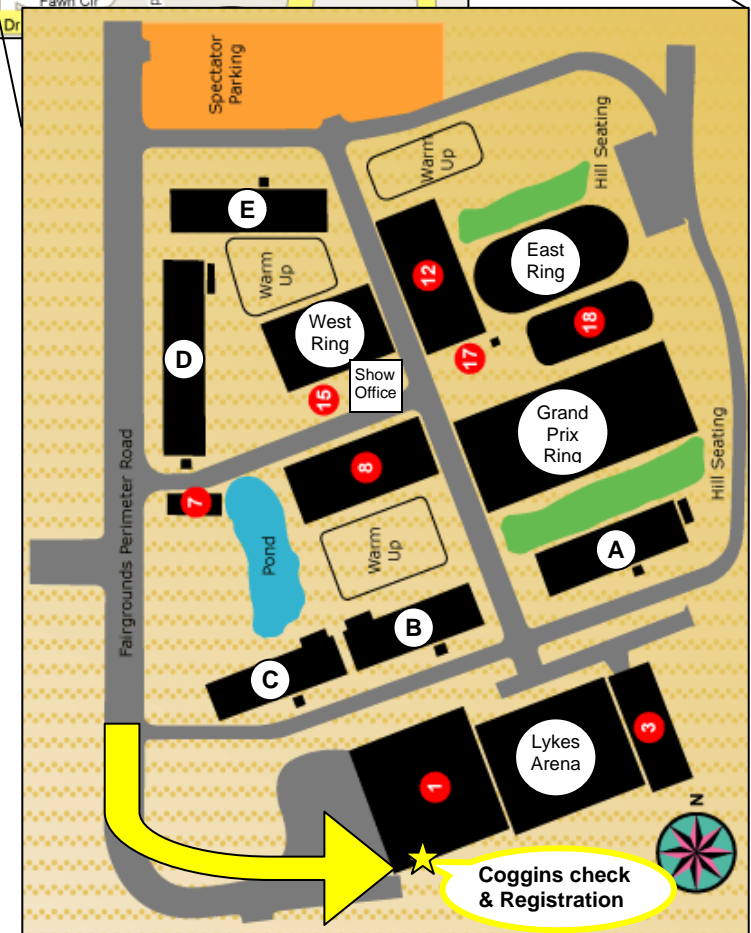

Driving Directions to Orient Road Gate for Equestrian Events

From Tampa or St. Pete/Clearwater via I-275 to I-4 Eastbound

Orient Rd. Entrance Gate: From I-4 Eastbound only, take Exit #6 for Orient Rd. and turn right off the ramp. There will be a sign for the Fairgrounds entrance immediately on the left-hand side. Check in at the Security Guard gate for entry.

From Lakeland/Orlando area via I-4 Westbound

Orient Rd. Entrance Gate: Travel on I-4 West toward Tampa to Exit #7 toward US-92 W / HILLSBOROUGH AVE and merge onto E. HILLSBOROUGH AVE. Proceed to the light at Orient Road and turn left. There will be a sign for the Fairgrounds entrance on the left-hand side. Check in at the Security Guard gate for entry.

Traveling from I-75 North/South (from Ocala/Sarasota area)

Orient Rd. Entrance Gate: Traveling north on I-75, take Exit #260 (B) and merge LEFT onto DR MARTIN LUTHER KING JR BLVD (aka SR-574 West). Traveling south on I-75, take Exit #260 and merge RIGHT onto DR MARTIN LUTHER KING JR BLVD. Go west for 2.5 miles and pass the light at U.S. Hwy. 301. Keep proceeding on MLK, Jr. Blvd. to the next light which is ORIENT RD. Make a right at Orient Road. There will be a sign for the Fairgrounds entrance on the right-hand side. Check in at the Security Guard gate for entry.

- 1** Security Office
- 2** North & South Campgrounds
- 3** Livestock Barn
- 4** Hitching Post Restaurant
- 5** Rabbit/Poultry Barn
- 6** Ag Hall of Fame
- 7** Barn "A"
- 8** Barn "B"
- 9** Barn "C"
- 10** Barn "D"
- 11** Barn "E"
- 12** Equestrian Office/Concessions
- 13** West Ring
- 14** Gran Prix Ring
- 15** Covered Arena
- 16** Warm Up
- 17** Gate 3
- 18** Oak Grove
- 19** The Mall
- 20** Midway
- 21** Ford Amphitheatre
- 22** North Pad
- 23** Administration
- 24** Domes
- 25** Florida Center Terrace
- 26** Botanical Gardens
- 27** Veranda Restaurant
- 28** Red Barn
- 29** Floating Restaurant
- 30** Gate 2
- 31** Gate 1
- 32** Gate 4