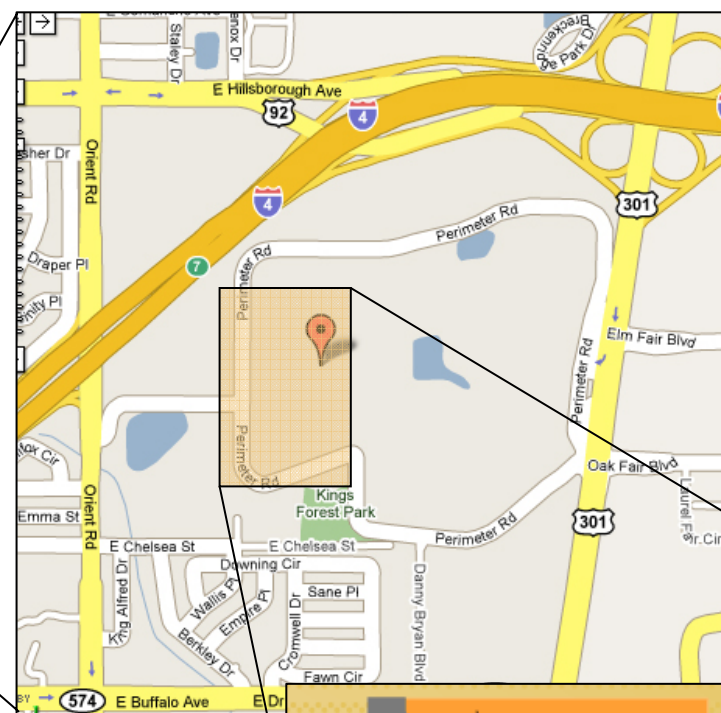

Driving Directions to Orient Road Gate for Equestrian Events

From Tampa or St. Pete/Clearwater via I-275 to I-4 Eastbound

Orient Rd. Entrance Gate: From I-4 Eastbound only, take Exit #6 for Orient Rd. and turn right off the ramp. There will be a sign for the Fairgrounds entrance immediately on the left-hand side. Check in at the Security Guard gate for entry.

From Lakeland/Orlando area via I-4 Westbound

Orient Rd. Entrance Gate: Travel on I-4 West toward Tampa to Exit #7 toward US-92 W / HILLSBOROUGH AVE and merge onto E. HILLSBOROUGH AVE. Proceed to the light at Orient Road and turn left. There will be a sign for the Fairgrounds entrance on the left-hand side. Check in at the Security Guard gate for entry.

Traveling from I-75 North/South (from Ocala/Sarasota area)

Orient Rd. Entrance Gate: Traveling north on I-75, take Exit #260 (B) and merge LEFT onto DR MARTIN LUTHER KING JR BLVD (aka SR-574 West). Traveling south on I-75, take Exit #260 and merge RIGHT onto DR MARTIN LUTHER KING JR BLVD. Go west for 2.5 miles and pass the light at U.S. Hwy. 301. Keep proceeding on MLK, Jr. Blvd. to the next light which is ORIENT RD. Make a right at Orient Road. There will be a sign for the Fairgrounds entrance on the right-hand side. Check in at the Security Guard gate for entry.

- A** Bob Thomas Equestrian Center
- B** Charles M. Davis Special Events Center
- C** Charlie Lykes Arena
- D** Expo Hall
- E** Entertainment Hall
- F** Florida Center
- G** Mildred W. & Doyle E. Carlton Cracker Country
- H** Pavilion