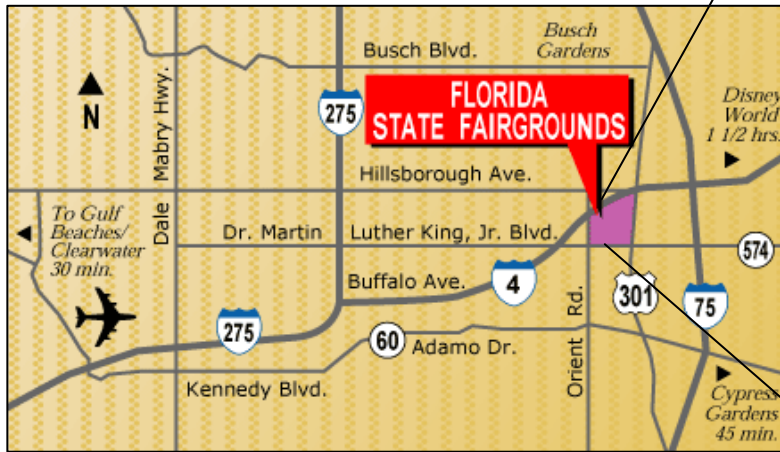

Driving Directions to Orient Road Gate for Equestrian Events

From Tampa or St. Pete/Clearwater via I-275 to I-4 Eastbound

Orient Rd. Entrance Gate: From I-4 Eastbound only, take Exit #6 for Orient Rd. and turn right off the ramp. There will be a sign for the Fairgrounds entrance immediately on the left-hand side. Check in at the Security Guard gate for entry.

From Lakeland/Orlando area via I-4 Westbound

Orient Rd. Entrance Gate: Travel on I-4 West toward Tampa to Exit #7 toward US-92 W / HILLSBOROUGH AVE and merge onto E. HILLSBOROUGH AVE. Proceed to the light at Orient Road and turn left. There will be a sign for the Fairgrounds entrance on the left-hand side. Check in at the Security Guard gate for entry.

Traveling from I-75 North/South (from Ocala/Sarasota area)

Orient Rd. Entrance Gate: Traveling north on I-75, take Exit #260 (B) and merge LEFT onto DR MARTIN LUTHER KING JR BLVD (aka SR-574 West). Traveling south on I-75, take Exit #260 and merge RIGHT onto DR MARTIN LUTHER KING JR BLVD. Go west for 2.5 miles and pass the light at U.S. Hwy. 301. Keep proceeding on MLK, Jr. Blvd. to the next light which is ORIENT RD. Make a right at Orient Road. There will be a sign for the Fairgrounds entrance on the right-hand side. Check in at the Security Guard gate for entry.

- A** Bob Thomas Equestrian Center
- B** Charles M. Davis Special Events Center
- C** Charlie Lykes Arena
- D** Expo Hall
- E** Entertainment Hall
- F** Florida Center
- G** Mildred W. & Doyle E. Carlton Cracker Country
- H** Pavilion