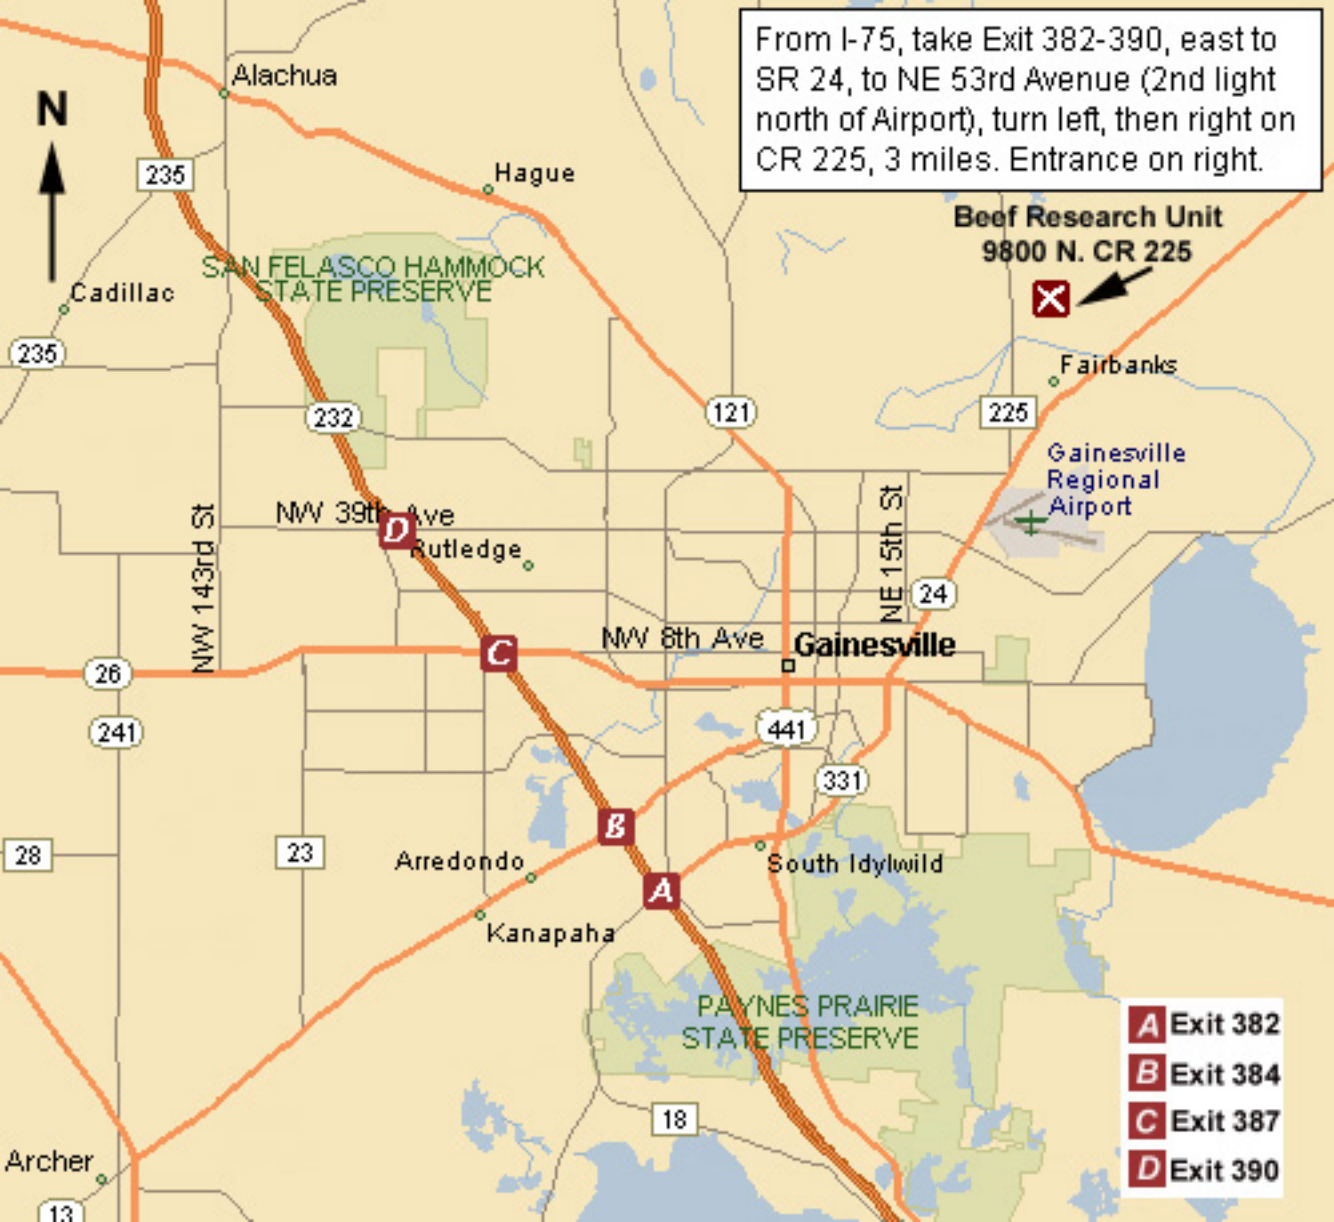

From I-75, take Exit 382-390, east to SR 24, to NE 53rd Avenue (2nd light north of Airport), turn left, then right on CR 225, 3 miles. Entrance on right.

- A** Exit 382
- B** Exit 384
- C** Exit 387
- D** Exit 390