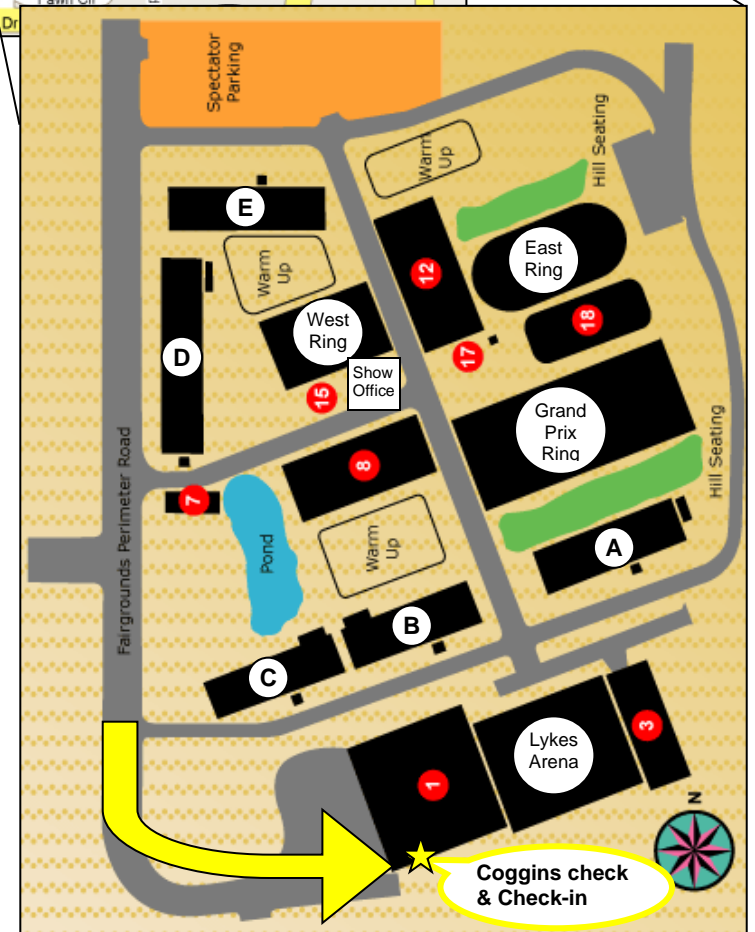

Driving Directions to Orient Road Gate for Equestrian Events

From Tampa or St. Pete/Clearwater via I-275 to I-4 Eastbound

Orient Rd. Entrance Gate: From I-4 Eastbound only, take Exit #6 for Orient Rd. and turn right off the ramp. There will be a sign for the Fairgrounds entrance immediately on the left-hand side. Check in at the Security Guard gate for entry.

Traveling from I-75 North/South (from Ocala/Sarasota area)

Orient Rd. Entrance Gate: Traveling north on I-75, take Exit #260 (B) and merge LEFT onto DR MARTIN LUTHER KING JR BLVD (aka SR-574 West). Traveling south on I-75, take Exit #260 and merge RIGHT onto DR MARTIN LUTHER KING JR BLVD. Go west for 2.5 miles and pass the light at U.S. Hwy. 301. Keep proceeding on MLK, Jr. Blvd. to the next light which is ORIENT RD. Make a right at Orient Road. There will be a sign for the Fairgrounds entrance on the right-hand side. Check in at the Security Guard gate for entry.

2 North & South Campgrounds

3 Livestock Barn

4 Hitching Post Restaurant

5 Rabbit/Poultry Barn

6 Ag Hall of Fame

7 Barn "A"

8 Barn "B"

9 Barn "C"

18 Oak Grove

19 The Mall

20 Midway

21 Ford Amphitheatre

22 North Pad

23 Administration

24 Domes

25 Florida Center Terrace