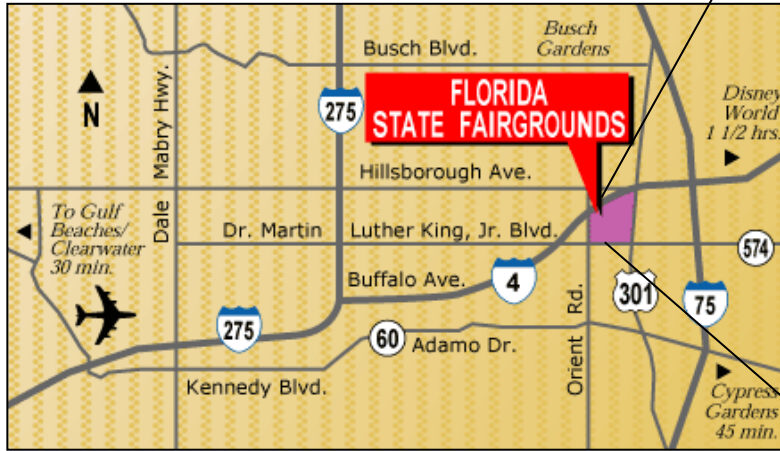

Driving Directions to Orient Road Gate for Equestrian Events

From Tampa or St. Pete/Clearwater via I-275 to I-4 Eastbound

Orient Rd. Entrance Gate: From I-4 Eastbound only, take Exit #6 for Orient Rd. and turn right off the ramp. There will be a sign for the Fairgrounds entrance immediately on the left-hand side. Check in at the Security Guard gate for entry.

From Lakeland/Orlando area via I-4 Westbound

Orient Rd. Entrance Gate: Travel on I-4 West toward Tampa to Exit #7 toward US-92 W / HILLSBOROUGH AVE and merge onto E. HILLSBOROUGH AVE. Proceed to the light at Orient Road and turn left. There will be a sign for the Fairgrounds entrance on the left-hand side. Check in at the Security Guard gate for entry.

Traveling from I-75 North/South (from Ocala/Sarasota area)

Orient Rd. Entrance Gate: Traveling north on I-75, take Exit #260 (B) and merge LEFT onto DR MARTIN LUTHER KING JR BLVD (aka SR-574 West). Traveling south on I-75, take Exit #260 and merge RIGHT onto DR MARTIN LUTHER KING JR BLVD. Go west for 2.5 miles and pass the light at U.S. Hwy. 301. Keep proceeding on MLK, Jr. Blvd. to the next light which is ORIENT RD. Make a right at Orient Road. There will be a sign for the Fairgrounds entrance on the right-hand side. Check in at the Security Guard gate for entry.

Be sure your GPS is taking you to the Orient Road entrance, and not the main Fairgrounds address off of US301. That is the opposite side of the Fairgrounds and you will have to go back around.

A Bob Thomas Equestrian Center