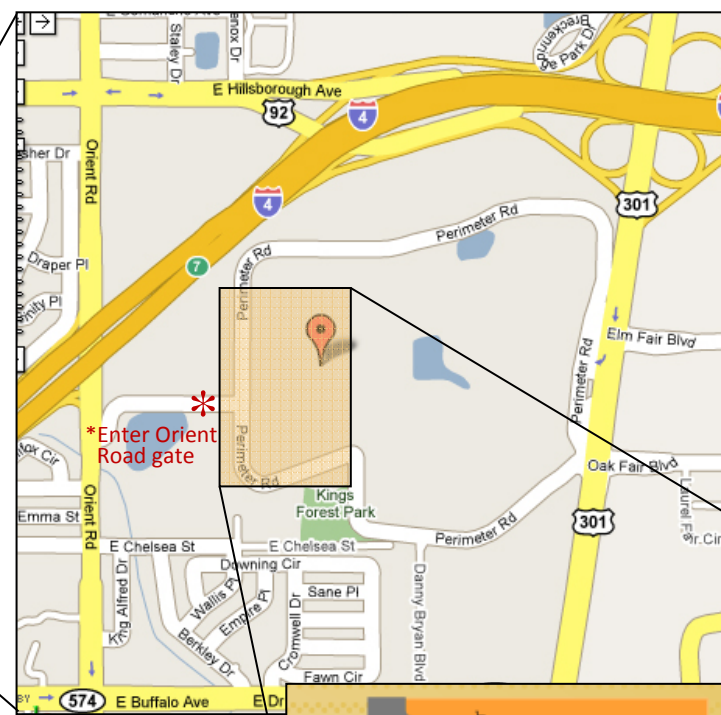

Driving Directions to Orient Road Gate for Equestrian Events

From Tampa or St. Pete/Clearwater via I-275 to I-4 Eastbound

Orient Rd. Entrance Gate: From I-4 Eastbound only, take Exit #6 for Orient Rd. and turn right off the ramp. There will be a sign for the Fairgrounds entrance immediately on the left-hand side. Check in at the Security Guard gate for entry.

From Lakeland/Orlando area via I-4 Westbound

Orient Rd. Entrance Gate: Travel on I-4 West toward Tampa to Exit #7 toward US-92 W / HILLSBOROUGH AVE and merge onto E. HILLSBOROUGH AVE. Proceed to the light at Orient Road and turn left. There will be a sign for the Fairgrounds entrance on the left-hand side. Check in at the Security Guard gate for entry.

Traveling from I-75 North/South (from Ocala/Sarasota area)

Orient Rd. Entrance Gate: Traveling north on I-75, take Exit #260 (B) and merge LEFT onto DR MARTIN LUTHER KING JR BLVD (aka SR-574 West). Traveling south on I-75, take Exit #260 and merge RIGHT onto DR MARTIN LUTHER KING JR BLVD. Go west for 2.5 miles and pass the light at U.S. Hwy. 301. Keep proceeding on MLK, Jr. Blvd. to the next light which is ORIENT RD. Make a right at Orient Road. There will be a sign for the Fairgrounds entrance on the right-hand side. Check in at the Security Guard gate for entry.

Be sure your GPS is taking you to the Orient Road entrance, and not the main Fairgrounds address off of US301. That is the opposite side of the Fairgrounds and you will have to go back around.

A Bob Thomas Equestrian Center